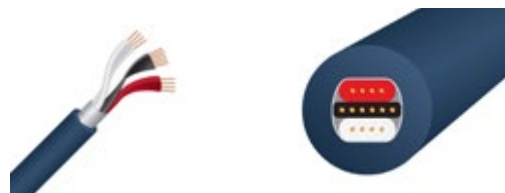

0,5 m	0,75 m	1 m	dodatkowy metr
	329		349	25

SOLSTICE 10 (SOI) RCA to RCA

Silver-plated OFC conductors
COMPOSILEX 5 insulation
24K gold / OFC contacts
Tri DNA Helix design / 23 AWG